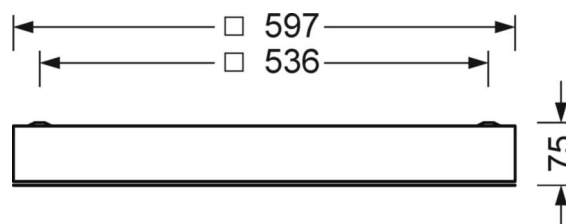

LIGHTING TECHNOLOGY

Placement	LED, Colour rendering/Light colour CRI ≥ 80 / 4000K
Colour tolerance (MacAdam)	3SDCM
Photobiological safety (Luminaire)	RG0
Nominal luminous flux	5164lm
Nominal luminous flux-emergency lighting mode	5164lm
LED service life	68000h L80/B10 (Tq 35°C), 80000h L80/B10 (Tq 25°C), 37000h L90/B10 (Tq 25°C)
Luminaire luminous efficiency	136lm/W
UGR lat./long.	12.7 / 16.6

DEEP-LINK

<https://www.regiolum.de/en/article/62162016660>

Reference	LED 5200lm 840
ηLB	100 %
Φ ↓/↑	100 % / 0 %
UGR lat./long.	12.7 / 16.6
VDU	65° < 1000cd/m²

MECHANICS

Housing colour	traffic white RAL 9016
Dimensions (LxWxH/DxH)	597mm x 597mm x 75mm
Ceiling system	cut-out ceilings [AD]
Weight (net)	11.7kg
Cable entry KE (X/Y)	279mm/17mm
Type of installation	Ceiling-mounted single installation, Ceiling-mounted trunking installation, Installation in clean room ceilings, Ceiling installation individual mounting

Dimensions

L	597 mm	Length
B	597 mm	Width
H	75 mm	Height
A1	536 mm	Mounting distance single mounting
X	279 mm	Distance cable infeed to the center of the luminaire on the X-axis
Y	17 mm	Distance cable infeed to the center of the luminaire on the Y-axis