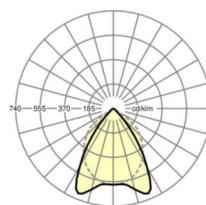

CHARACTERISTICS

Order number	62162016660
EAN number	4020863450534
Commodity code	94051190
Certification mark	IP 65, Protection class I, VDU 65°<1000, F, D, Clean room, HACCP DIN10500/Food/IFS/BRC, Indoor, CE
Impact resistance (IK rating)	IK07 (-20°C bis 35°C)
Ambient temperatur	ta -20°C to 35°C
Special properties	Ready for IoT
Warranty period	7 years
State funding programs	BEG - Federal funding for efficient buildings (valid only for Germany)

ELECTRICAL ENGINEERING

Controller	Electronic driver DALI2 (1 pcs.)
System output	38W
Mains voltage	230V/50Hz
Circuit breakers (inrush current)	13 pieces/B10, 24 pieces/B16, 25 pieces/C10, 40 pieces/C16
Energy efficiency class/light source	C

LIGHTING TECHNOLOGY

Placement	LED, Colour rendering/Light colour CRI ≥ 80 / 4000K
Colour tolerance (MacAdam)	3SDCM
Photobiological safety (Luminaire)	RG0
Nominal luminous flux	5164lm
Nominal luminous flux-emergency lighting mode	5164lm
LED service life	68000h L80/B10 (Tq 35°C), 80000h L80/B10 (Tq 25°C), 37000h L90/B10 (Tq 25°C)
Luminaire luminous efficiency	136lm/W
UGR lat./long.	12.7 / 16.6

DEEP-LINK

<https://www.regiolum.de/en/article/62162016660>